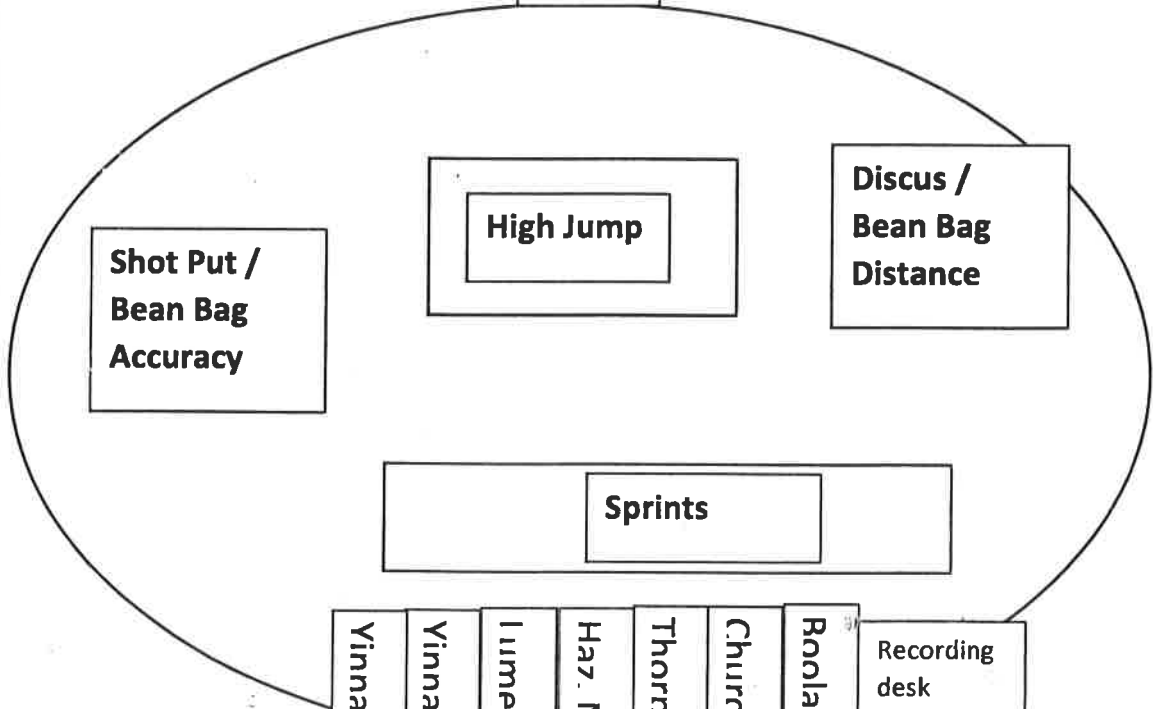

Map of Grounds

First Aid
Toilets

- Yinnar
- Yinnar Sth
- Lumen
- Haz. North
- Thorndale
- Churchill
- Roalarra

Recording desk

Club Rooms

Toilet Block

Long Jump

Water access (Playground)
★