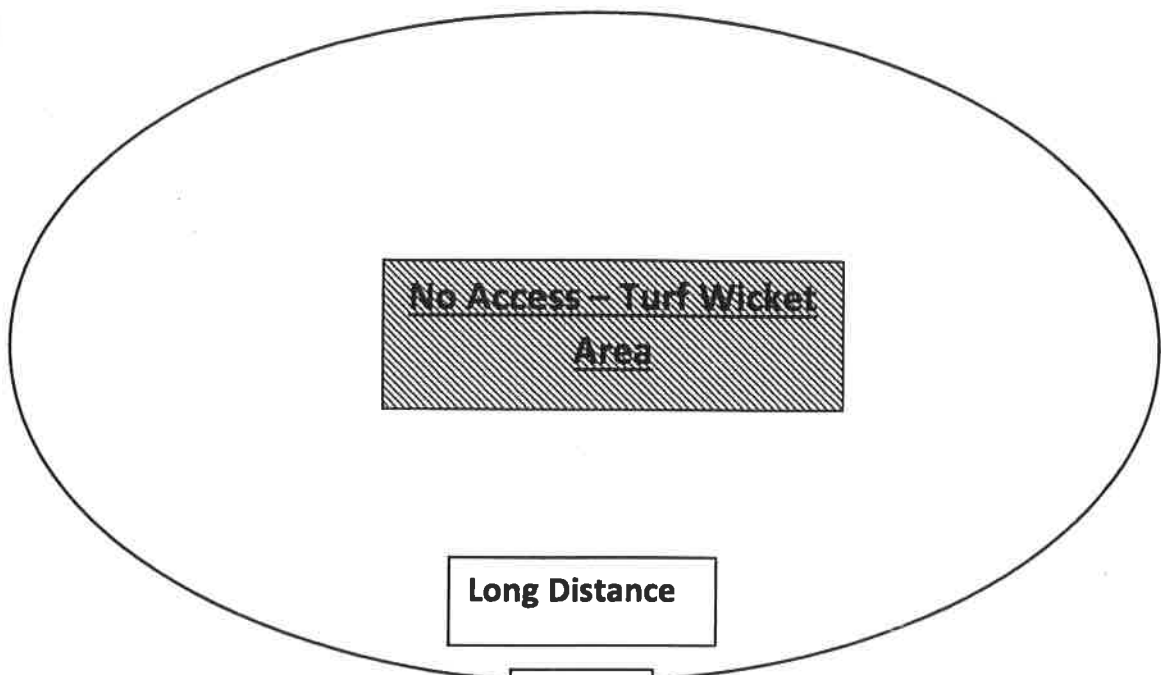

Map of Grounds

First Aid
Toilets

- Yinnar
- Yinnar Sth
- Lumen
- Haz. North
- Thorndale
- Churchill
- Roalarra

Recording desk

Club Rooms

Toilet Block

Long Jump

Water access (Playground)
★